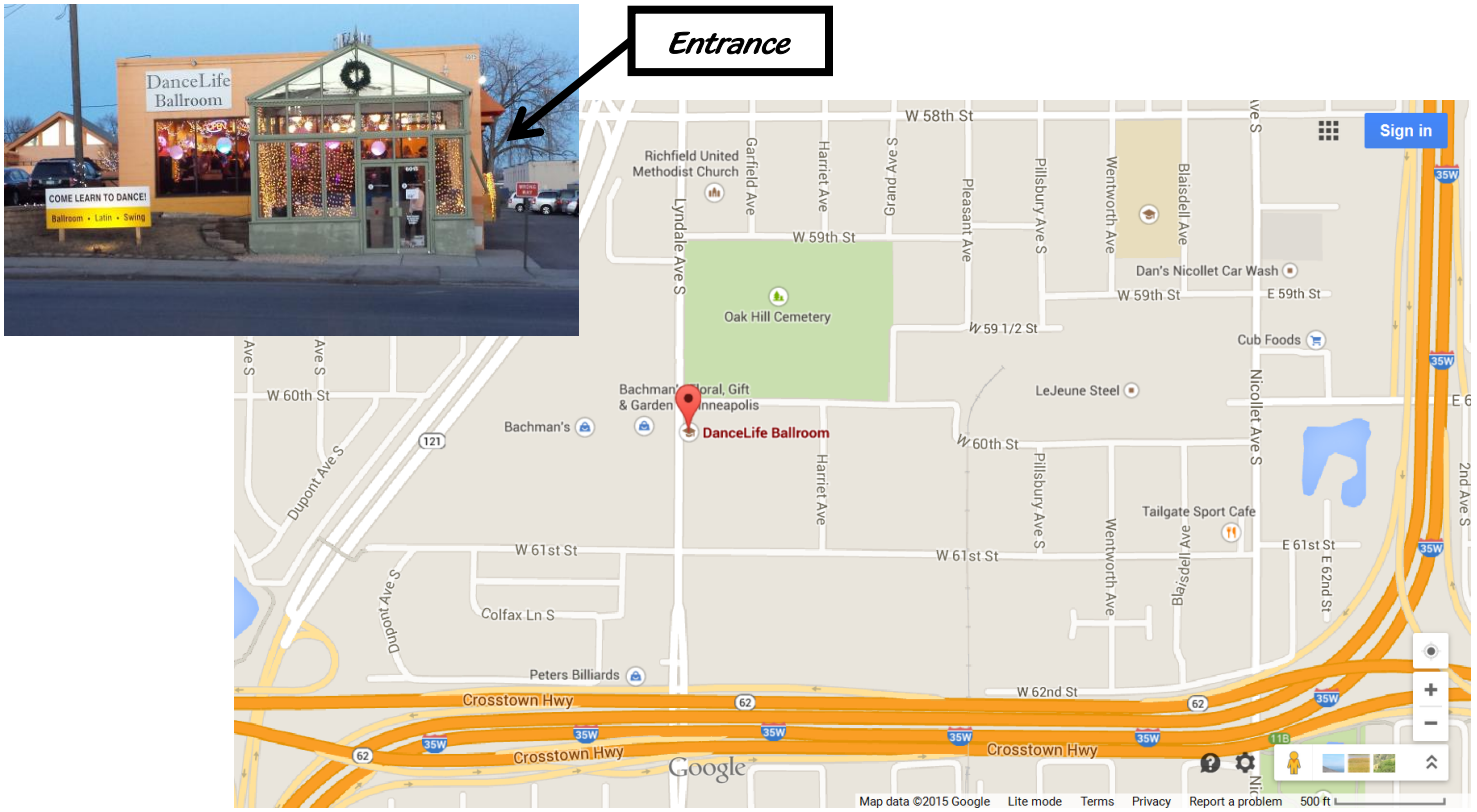

# DanceLife Ballroom – Location & Parking

**Location:** 6015 Lyndale Ave. S., Minneapolis, MN 55419

- Parking:**
1. Lots on the North and South  
North: M-F: 11am-4pm & after 6pm; Sat-Sun: after 11am    South: Anytime
  2. On the North side of 60<sup>th</sup> St. and part of the South side  
 (→ Parking 5:00 a.m. – midnight)    (← No Parking)
  3. Overflow: behind neighbor, Northern Brewer, after 6:00 p.m.